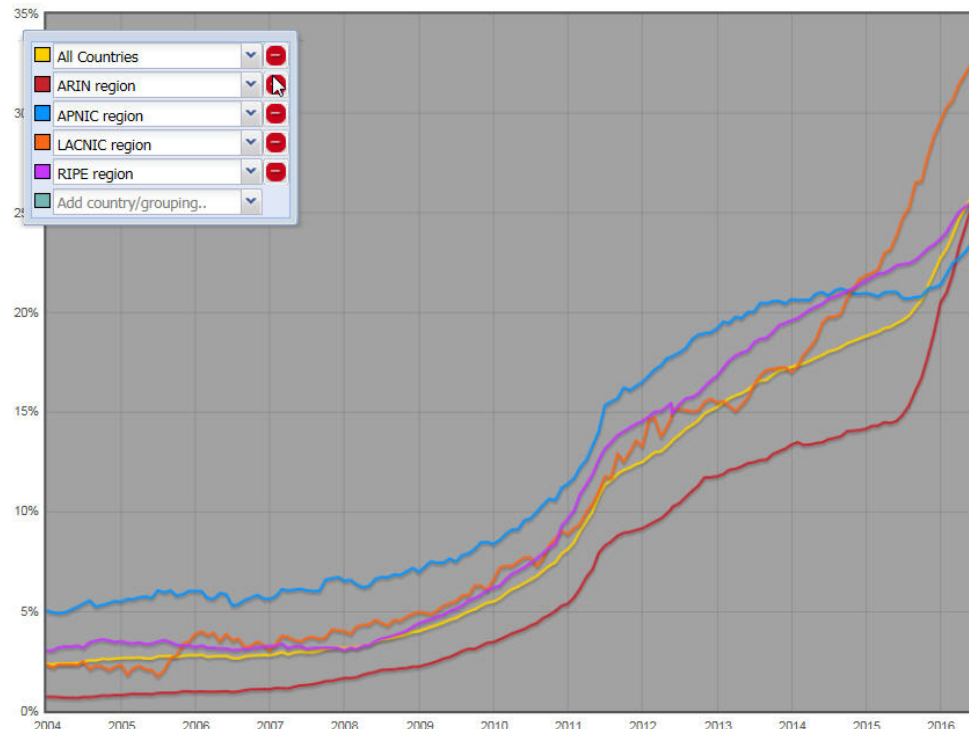

# IPv6 Readiness Measurement

Shian-Shyong Tseng

**IPv6 Readiness Measurement BoF**

# IPv6 Readiness Measurement Criteria

# IPv6 Allocation and BGP Advertisement

	Global	ARIN	LACNIC	RIPE	APNIC	ARFRINIC
2016/07/01	14959 26.31%	4876 26.04%	1717 33.28%	5985 25.83%	1837 23.92%	173 17.44%
2015/06/01	9895	2445	993	4839	1391	127
	5064	2431	724	1146	446	46