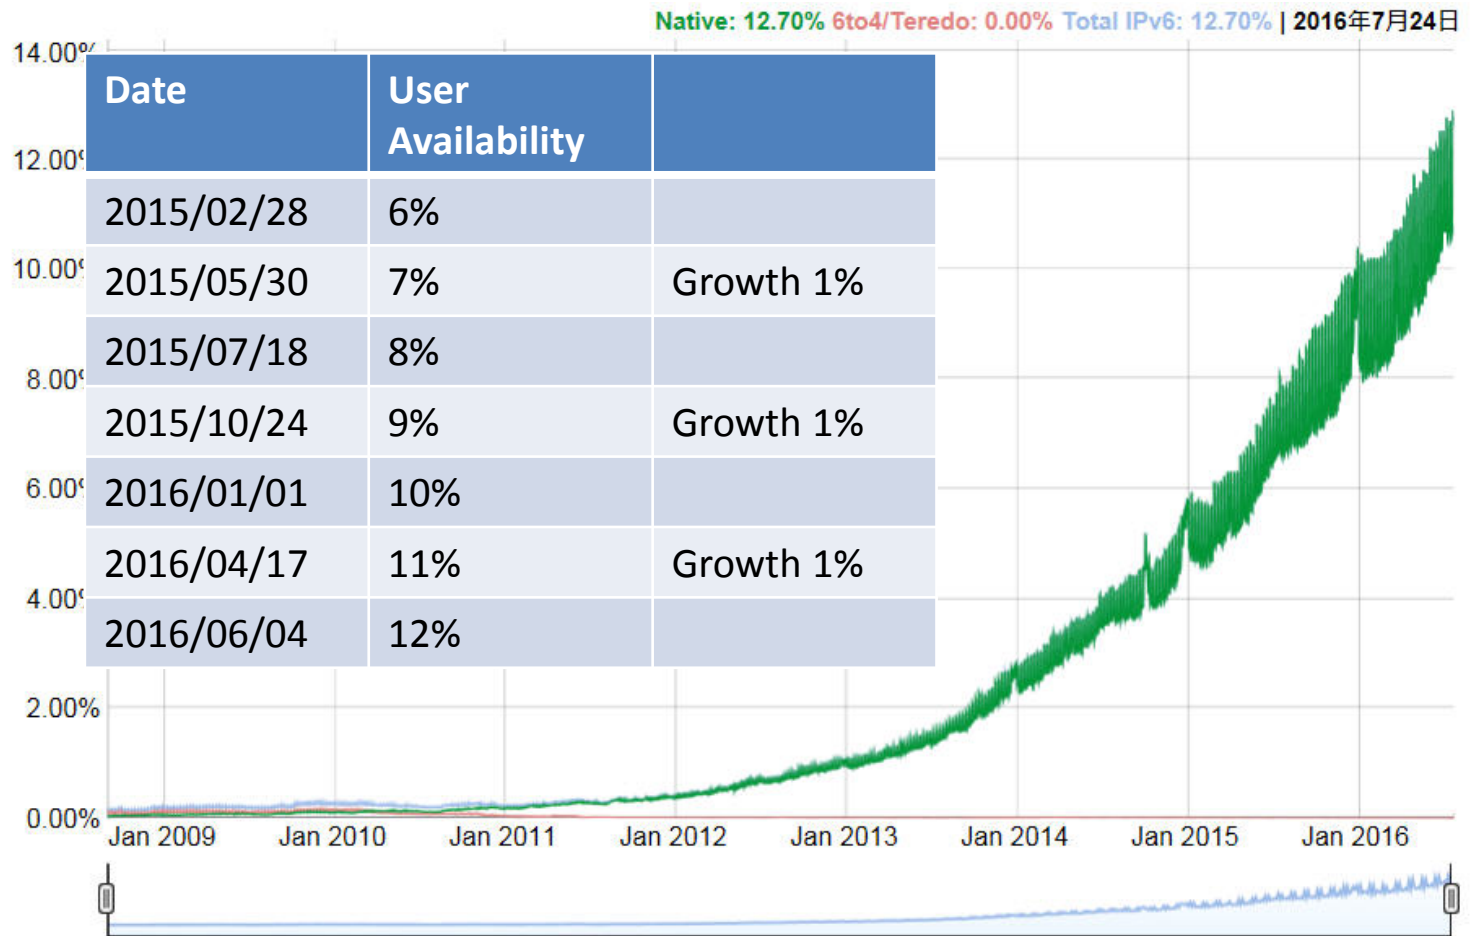

# IPv6 Allocation and BGP Advertisement

IPv6 Allocation and BGP Advertisement

Zoom        From:  To:

- Japan
- Taiwan
- Singapore
- Malaysia
- New Zealand
- Hong Kong
- Thailand
- Australia
- China
- Indonesia
- India
- VietNam
- South Korea

# Service Availability(WEB)

- **Data Collection from Alexa's top 1 million websites, average = 5.8**

# Google User Availability: 1% increase every three months