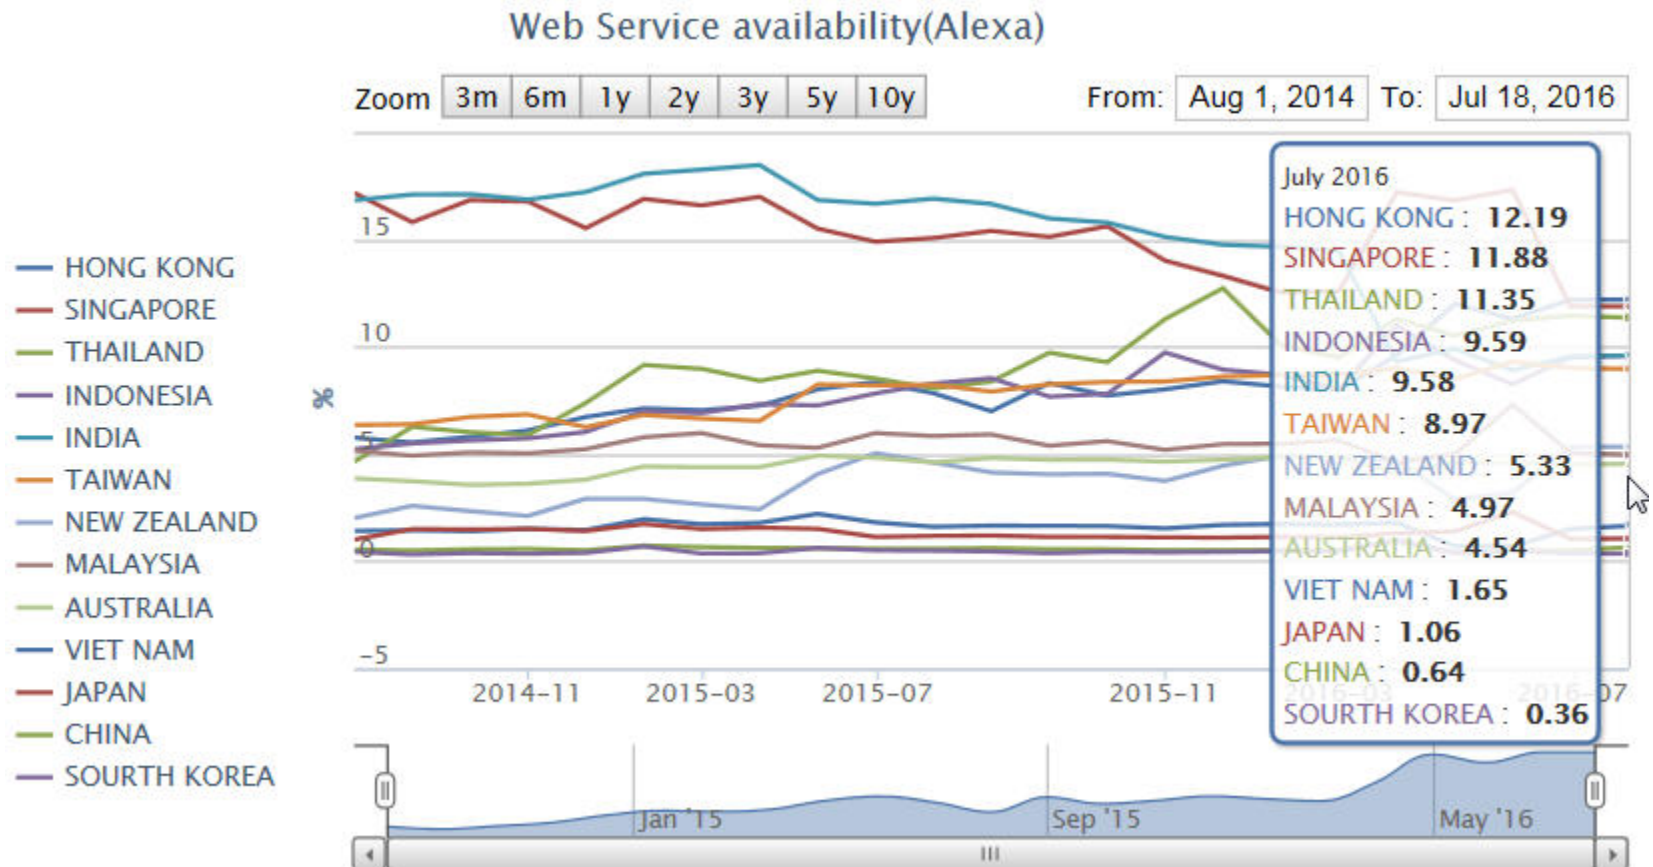

# IPv6 Allocation and BGP Advertisement

IPv6 Allocation and BGP Advertisement

Zoom        From:  To:

- Japan
- Taiwan
- Singapore
- Malaysia
- New Zealand
- Hong Kong
- Thailand
- Australia
- China
- Indonesia
- India
- VietNam
- South Korea

# Service Availability(WEB)

- **Data Collection from Alexa's top 1 million websites, average = 5.8**